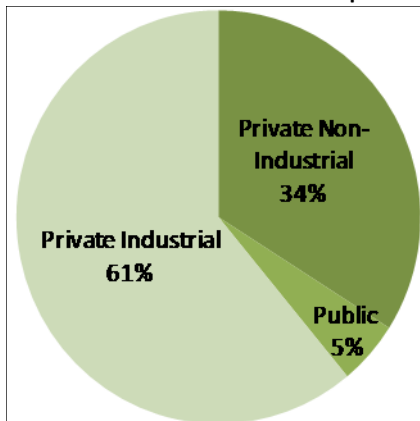

Forestry in Maine

Landcover: Maine has over 17.7 million acres of forestland, covering 90% of the state. This is the highest percentage of state forest cover in the nation.

Ownership: Over 5.7 million acres of Maine’s forestland are owned by 233,000 family forest owners.

Certified Tree Farms: There are 2,159 certified tree farms in the state ATFS program, accounting for 1,292,623 acres.

Jobs: The forest products industry contributes over $4 billion to Maine’s economy, supporting more than 60,000 jobs directly and indirectly.

Wood: Wood provides 20% of electrical needs and 25% of Maine’s energy needs.

Wildlife: Maine forests support many public trust resources, including 6,000 lakes and ponds, 32,000 miles of rivers and streams, and abundant fish and wildlife—including some of the best brook trout populations in the country.

Recreation: There are more than 175,000 licensed hunters in Maine who benefit from well-managed forests.

State Timberland Ownership

Acreage & Ownership of Forestland by Target District